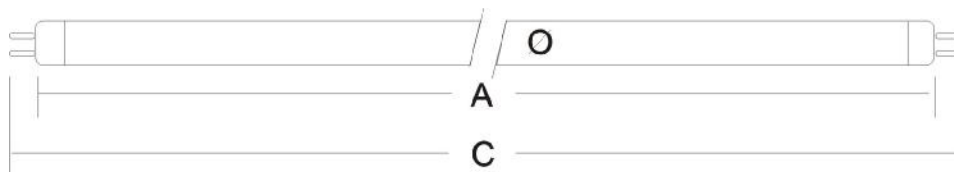

## Product data

Full product name	F39T5/6400K/4100K/3000K
Pack type	1 Lamp
Pieces per Sku	1
Skus/Case	50
Base	G5
Bulb	T5
Type	F39T5/6400K/4100K/3000K
Energy Saving	Energy Saving
Everage life time	20000hr
Watts	39W
Mercury (Hg) Content	$\leq 5$ mg
Color Rendering Index	$\geq 80$
Color Temperature	6400K/4100K/3000K
Initial Lumens	3100Lm
Design Mean Lumens	2833Lm
Nominal Length [mm]	863.2

A(max)=849.0mm

C(max)=863.2mm

Ø(max)=16.5mm