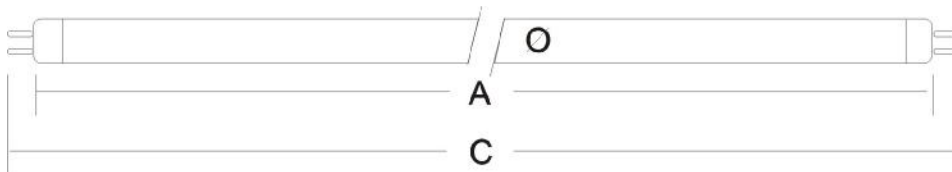

Product data

Full product name	F6T5/4100K
Pack type	1 Lamp
Pieces per Sku	1
Skus/Case	100
Base	G5
Bulb	T5
Type	F6T5/4100K
Energy Saving	Energy Saving
Everage life time	12000hr
Watts	6W
Mercury (Hg) Content	≤ 5 mg
Color Rendering Index	≥ 60
Color Temperature	4100 K
Initial Lumens	260 Lm
Design Mean Lumens	280 Lm
Nominal Length [mm]	226.3

A(max)=212.1mm

C(max)=226.3mm

Ø(max)=16mm